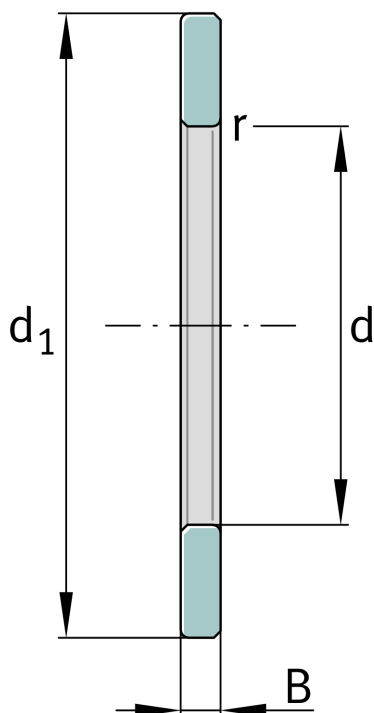

**WS81104**

Shaft locating washer

Schaeffler ID:
0000252080000Axial cylindrical roller bearings 811, single
direction, comprising K811, GS, WS

Technical information

**Main Dimensions & Performance Data**

d	20 mm	Bore diameter
d ₁	35 mm	Lip diameter shaft washer
B	2.75 mm	Height shaft washer
	13.2 g	Weight

Mounting dimensions

r _{min}	0.3 mm	minimum chamfer dimension
------------------	--------	---------------------------